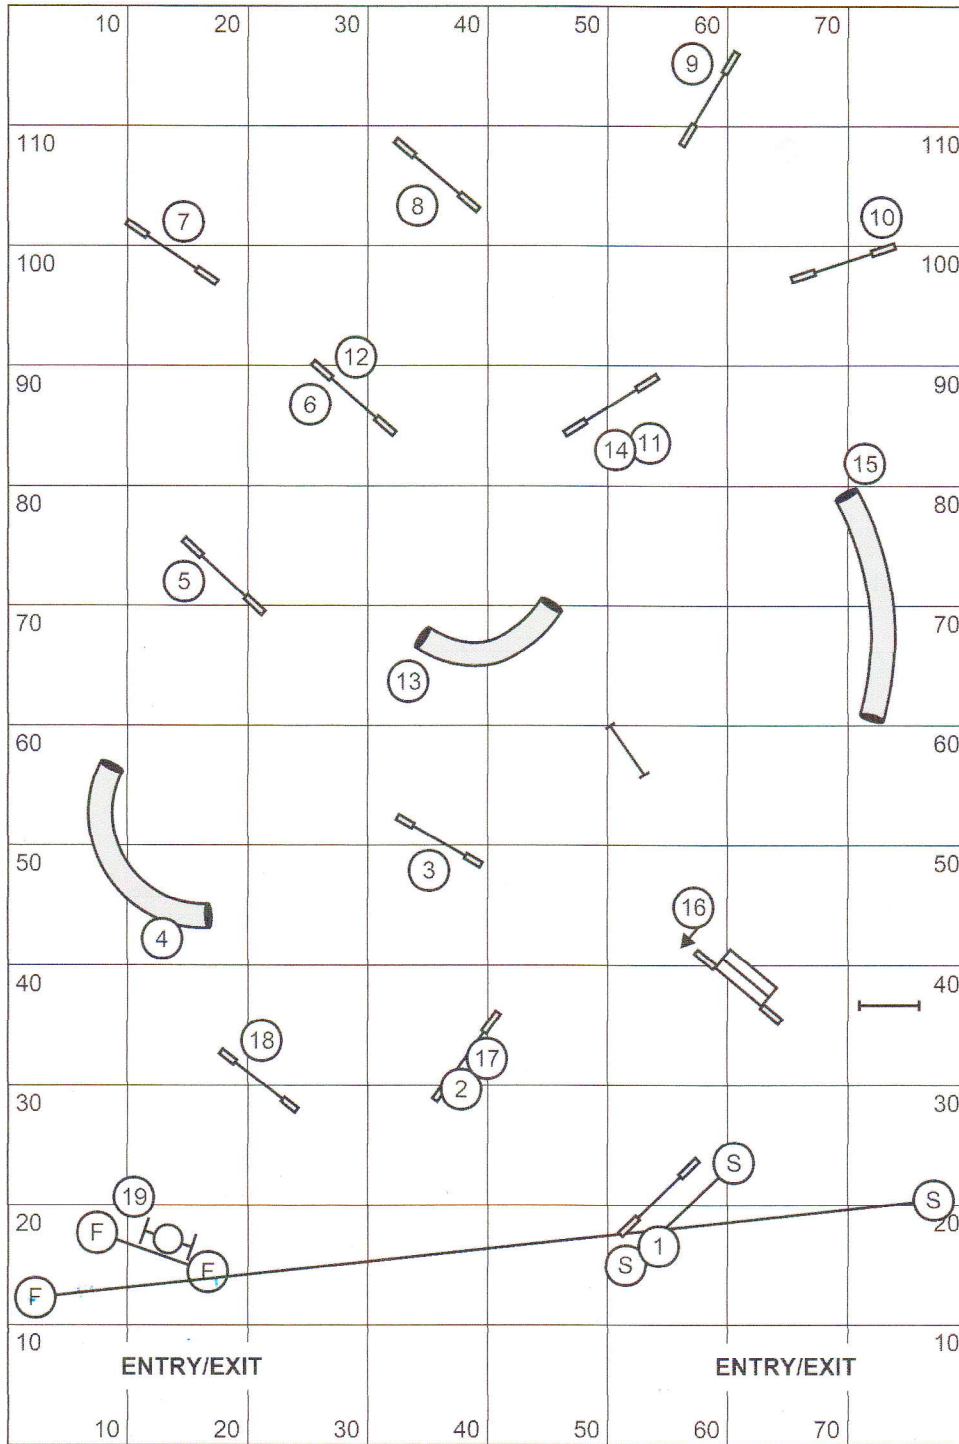

REGIONAL'S JUMPERS - 80X120 DESIGNED BY: DAWN HUBICK

Judged By: _____

Estimated Course Yardage = 165 yds Actual Course Yardage = 170

Open @ 4.15 yps = 41 SCT
 Medium @ 3.85 yps = 44 SCT
 Mini @ Medium SCT + 5 s = 49 SCT

Open Vet @ Open SCT + 20% = 49 SCT
 Medium Vet @ Medium SCT + 20% = 53 SCT
 Mini Vet @ Mini SCT + 20% = 59 SCT

Skamson

Regional Standard

Approx Yds ~~100~~ Actual 208

Designing Judge: Jennifer Laird

SCT: Mini 2.9 YPS Open 3.1 YPS

Jumpers 80 x 120

Designed by Michel Côté

Judged by: _____

Length approx : ~~478~~ yd Actual: 155

Open 4 yps	Medium 3.7 yps	Mini-Medium + 5 sec
Open Reg/Spec: <u>39</u>	Open Vets/JH: <u>47</u>	
Medium Reg/Spec: <u>42</u>	Medium Vets/JH: <u>50</u>	
Mini Reg/Spec: <u>47</u>	Mini Vets/JH: <u>55 - 56</u>	

Skinner

Regional Gamblers
 Designed by: Rebecca McKay
 Judged by:

Opening Time - 40 Seconds
 Gamble Times:
 Open: 19 Open Vets: ~~24~~ - 23
 Med: 21 Med Vets: 25
 Mini: 23 Mini Vets: 28

SK
 Skanson