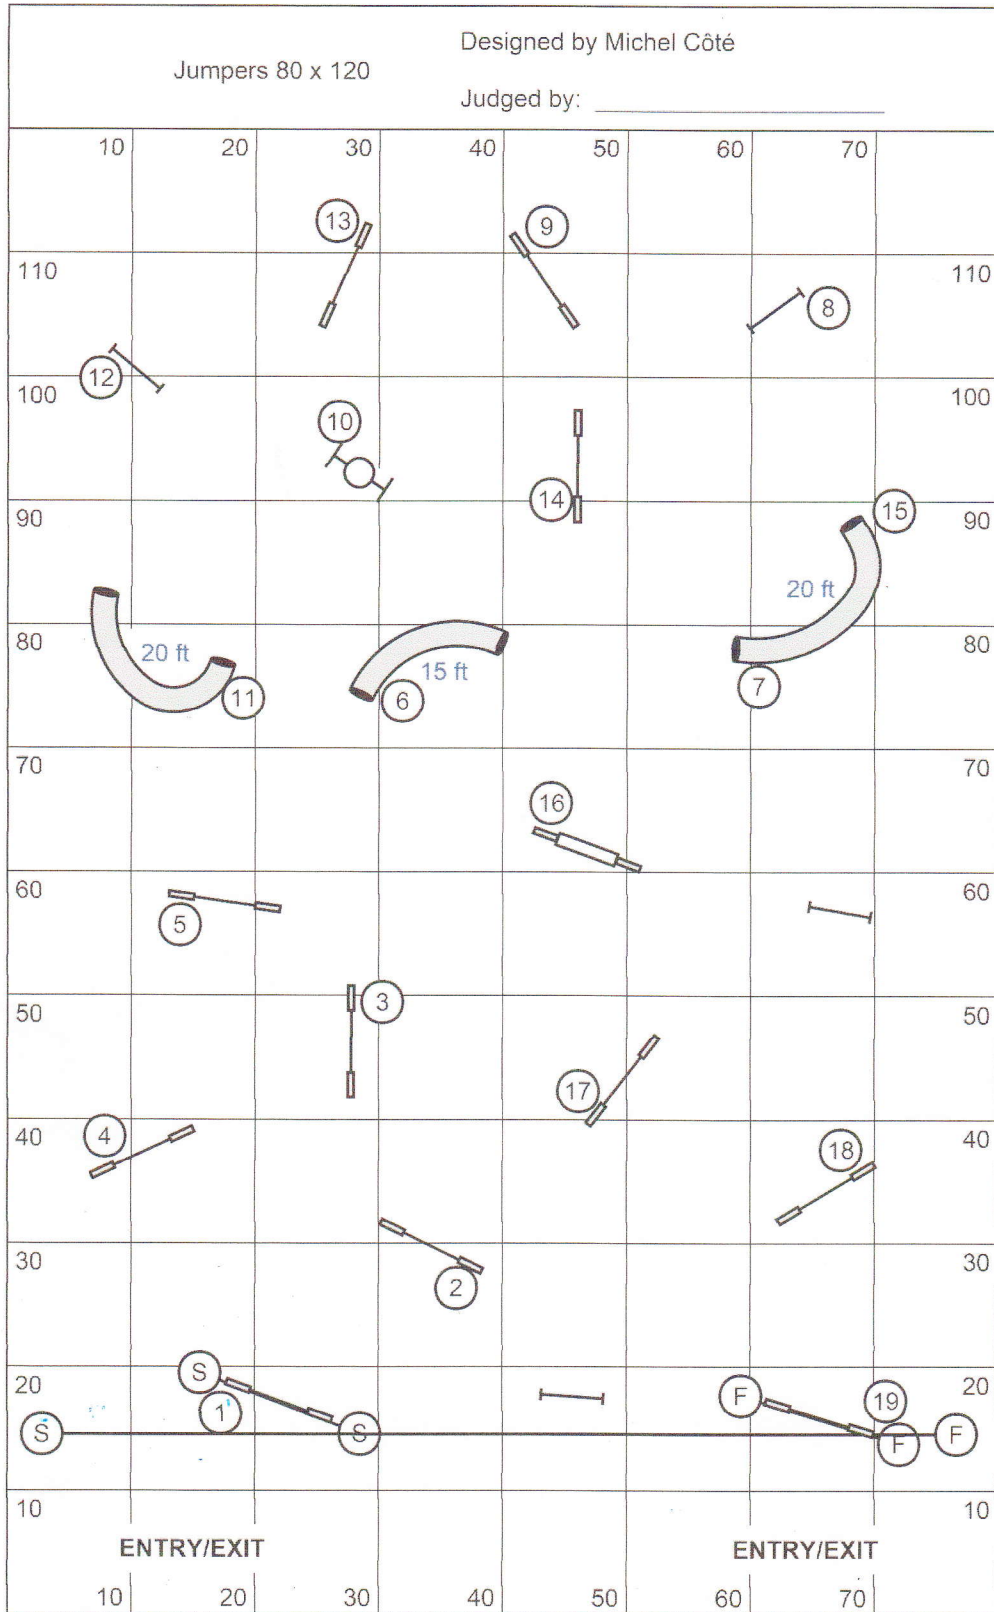

Open Vet @ Open SCT + 20% = 49 SCT
 Medium Vet @ Medium SCT + 20% = 53 SCT
 Mini Vet @ Mini SCT + 20% = 59 SCT

Skamson

Regional Standard

Approx Yds ~~100~~ Actual 208

Designing Judge: Jennifer Laird

SCT: Mini 2.9 YPS Open 3.1 YPS

Jumpers 80 x 120

Designed by Michel Côté

Judged by: _____

Length approx : ~~478~~ yd Actual: 155

Open 4 yps	Medium 3.7 yps	Mini-Medium + 5 sec
Open Reg/Spec: <u>39</u>	Open Vets/JH: <u>47</u>	
Medium Reg/Spec: <u>42</u>	Medium Vets/JH: <u>50</u>	
Mini Reg/Spec: <u>47</u>	Mini Vets/JH: <u>55 - 56</u>	

J. Hanson

Standard 80 x 120

Designing Judge: Francine Lalonde

Judged By: _____

Approx Yards: 180 Actual Yards: 191

Open: 3.1y/sec: 62 Vet: 74

Medium: 2.95y/sec: 66 65 Vet: 79 78 *sk*

Mini (Med +5): 71 70 Vet: 85 84 *sk*

Skinner

Regional Gamblers
 Designed by: Rebecca McKay
 Judged by:

Opening Time - 40 Seconds
 Gamble Times:
 Open: 19 Open Vets: ~~24~~ - 23
 Med: 21 Med Vets: 25
 Mini: 23 Mini Vets: 28

SK
 Skanson