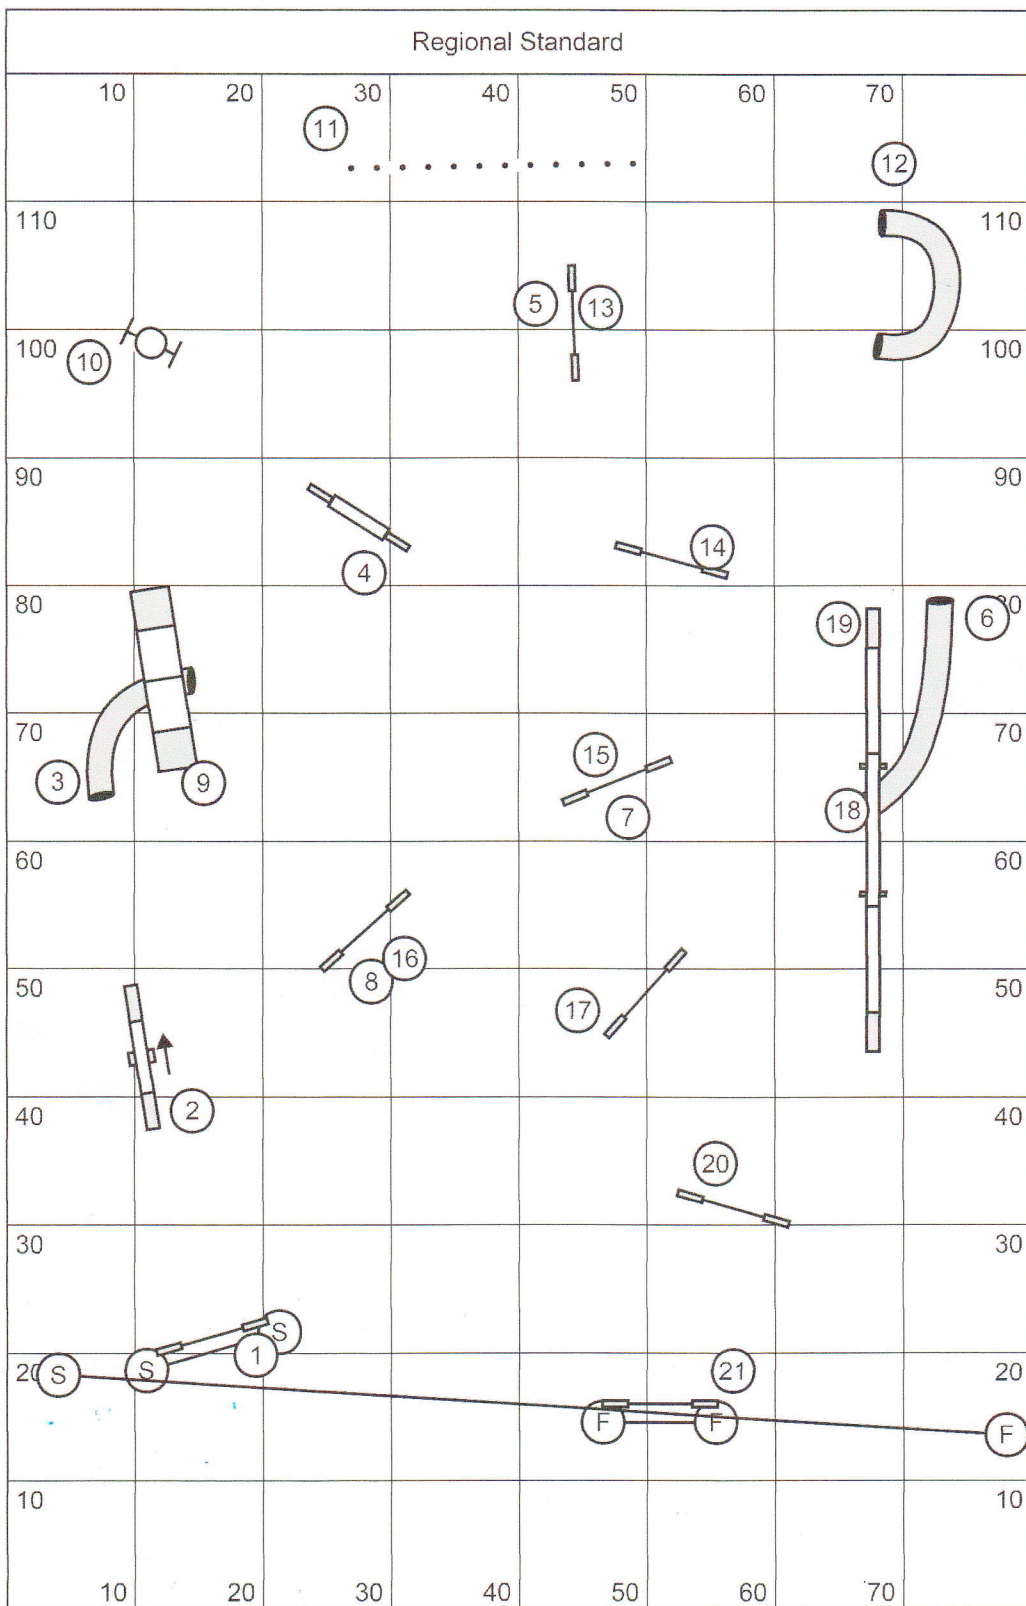

REGIONAL'S JUMPERS - 80X120 DESIGNED BY: DAWN HUBICK

Judged By: _____

Estimated Course Yardage = 165 yds Actual Course Yardage = 170

Open @ 4.15 yps = 41 SCT
 Medium @ 3.85 yps = 44 SCT
 Mini @ Medium SCT + 5 s = 49 SCT

Open Vet @ Open SCT + 20% = 49 SCT
 Medium Vet @ Medium SCT + 20% = 53 SCT
 Mini Vet @ Mini SCT + 20% = 59 SCT

Skamson

Regional Standard

Approx Yds ~~100~~ Actual 208

Designing Judge: Jennifer Laird

SCT: Mini 2.9 YPS Open 3.1 YPS

Jumpers 80 x 120

Designed by Michel Côté

Judged by: _____

Length approx : ~~478~~ yd Actual: 155

Open 4 yps	Medium 3.7 yps	Mini-Medium + 5 sec
Open Reg/Spec: <u>39</u>	Open Vets/JH: <u>47</u>	
Medium Reg/Spec: <u>42</u>	Medium Vets/JH: <u>50</u>	
Mini Reg/Spec: <u>47</u>	Mini Vets/JH: <u>55 - 56</u>	

Skinner

Regional Gamblers
 Designed by: Rebecca McKay
 Judged by:

Opening Time - 40 Seconds
 Gamble Times:
 Open: 19 Open Vets: ~~24~~ - 23
 Med: 21 Med Vets: 25
 Mini: 23 Mini Vets: 28

SK
 Skanson