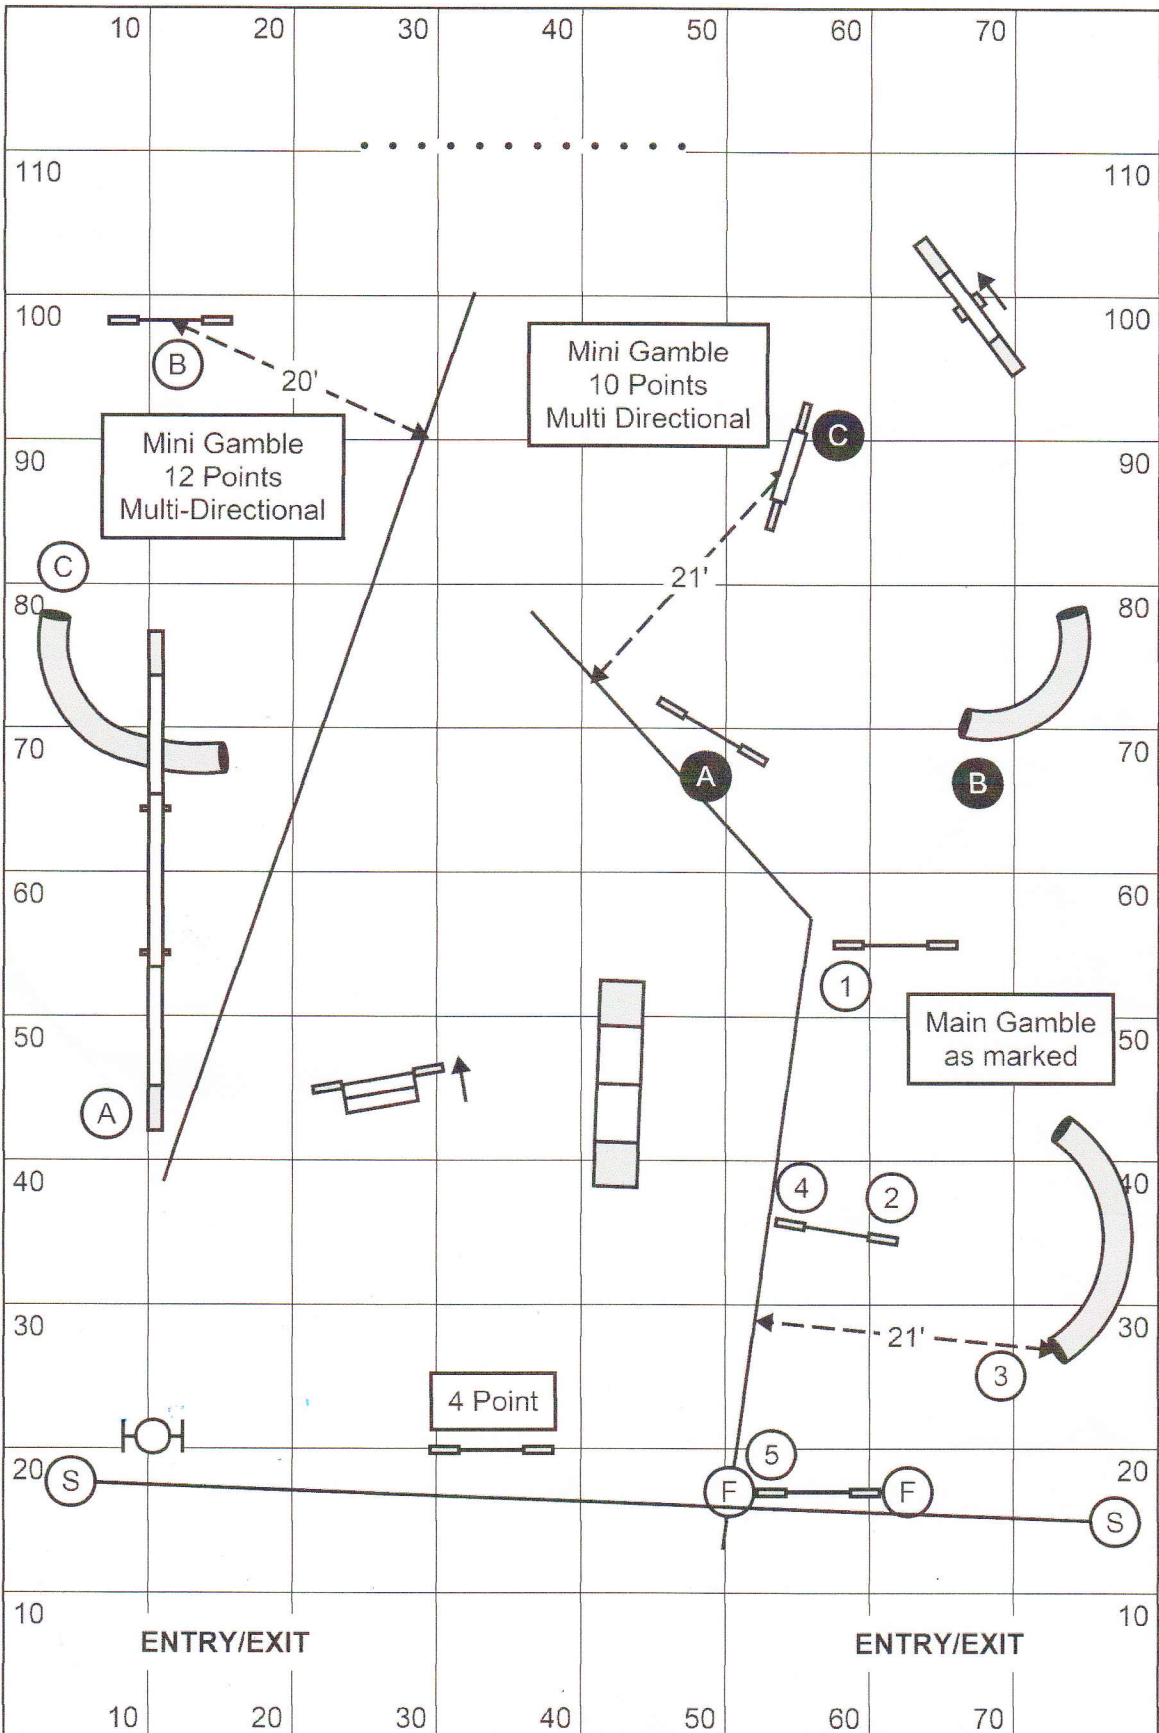

Open Vet @ Open SCT + 20% = 49 SCT
 Medium Vet @ Medium SCT + 20% = 53 SCT
 Mini Vet @ Mini SCT + 20% = 59 SCT

Skamson

Regional Standard

Approx Yds ~~100~~ Actual 208

Designing Judge: Jennifer Laird

SCT: Mini 2.9 YPS Open 3.1 YPS

Jumpers 80 x 120

Designed by Michel Côté

Judged by: _____

Length approx : ~~478~~ yd Actual: 155

Open 4 yps	Medium 3.7 yps	Mini-Medium + 5 sec
Open Reg/Spec: <u>39</u>	Open Vets/JH: <u>47</u>	
Medium Reg/Spec: <u>42</u>	Medium Vets/JH: <u>50</u>	
Mini Reg/Spec: <u>47</u>	Mini Vets/JH: <u>55 - 56</u>	

J. Hanson

Standard 80 x 120

Designing Judge: Francine Lalonde

Judged By: _____

Approx Yards: 180 Actual Yards: 191

Open: 3.1y/sec: 62 Vet: 74

Medium: 2.95y/sec: 66 65 Vet: 79 78 *sk*

Mini (Med +5): 71 70 Vet: 85 84 *sk*

Skinner

Regional Gamblers
 Designed by: Rebecca McKay
 Judged by:

Opening Time - 40 Seconds
 Gamble Times:
 Open: 19 Open Vets: ~~24~~ - 23
 Med: 21 Med Vets: 25
 Mini: 23 Mini Vets: 28

SK
 Skanson