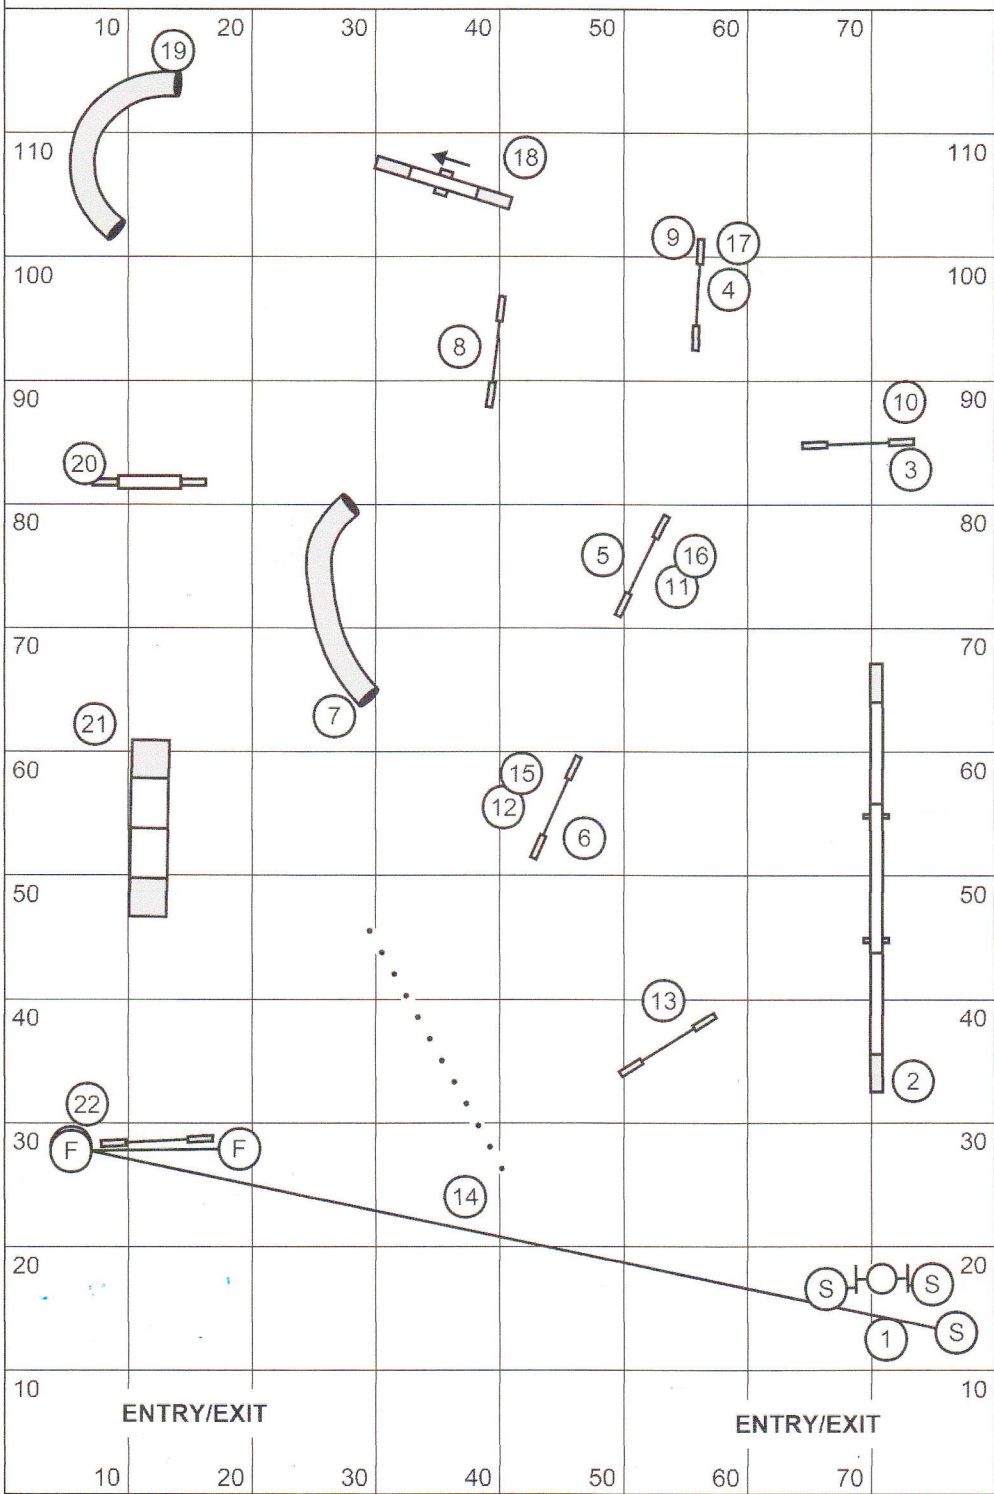

Jumpers 80 x 120

Designed by Michel Côté

Judged by: _____

Length approx : ~~478~~ yd Actual: 155

Open 4 yps	Medium 3.7 yps	Mini-Medium + 5 sec
Open Reg/Spec: <u>39</u>	Open Vets/JH: <u>47</u>	
Medium Reg/Spec: <u>42</u>	Medium Vets/JH: <u>50</u>	
Mini Reg/Spec: <u>47</u>	Mini Vets/JH: <u>55 - 56</u>	

J. Hanson

Standard 80 x 120

Designing Judge: Francine Lalonde

Judged By: _____

Approx Yards: 180 Actual Yards: 191

Open: 3.1y/sec: 62 Vet: 74

Medium: 2.95y/sec: 66 65 Vet: 79 78 *sk*

Mini (Med +5): 71 70 Vet: 85 84 *sk*

Skinner

Regional Gamblers
 Designed by: Rebecca McKay
 Judged by:

Opening Time - 40 Seconds
 Gamble Times:
 Open: 19 Open Vets: ~~24~~ - 23
 Med: 21 Med Vets: 25
 Mini: 23 Mini Vets: 28

SK
 Skanson